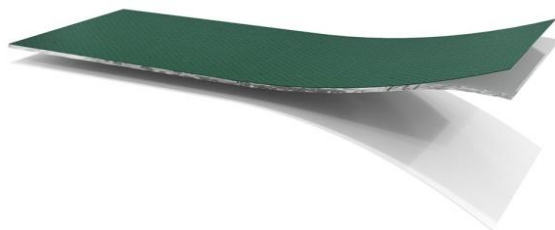

ADHESIVE SOLUTION FOR ARTIFICIAL TURF INSTALLATION

GARDENFIX

THE IDEAL SOLUTION TO FIX IN PLACE TWO ROLLS OF TURF TOGETHER

- Strong green nonwoven carrier
- High tack adhesive
- Silicone-coated liner

- High coat-weight, very strong adhesion
- Highly resistant to ageing, outdoor temperature and humidity
- Clean, quick and easy to install
- Imperceptible, green and thin nonwoven
- Easy to cut
- Adapted to small and medium surfaces, terrace, balcony

PRESENTATION & PACKAGING

150 mm x 10 m roll shrink wrapped	8 rolls/box 300x300x300 mm	48 boxes/pallet 100x120 cm
-----------------------------------	----------------------------	----------------------------